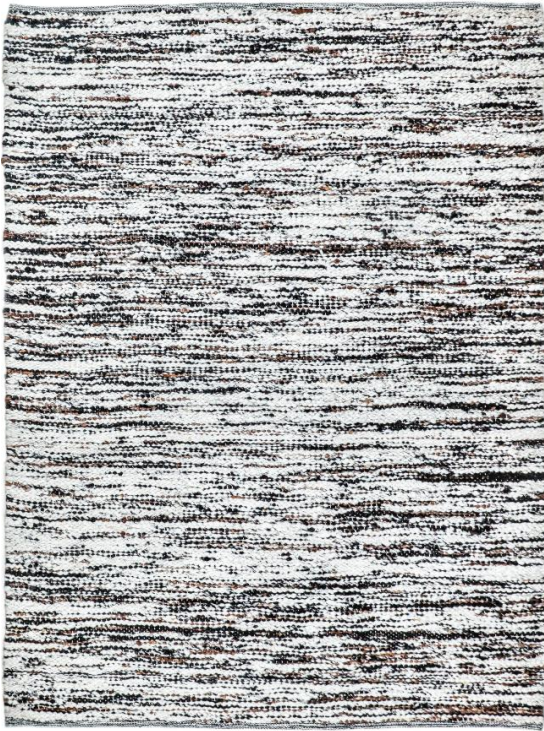

# CLOAK

## Tendre dark-brown

### Technical Specifications

Product Name + Color:	Tendre dark-brown
Product ID:	64123
Material:	100% Undyed Wool
Construction:	Hand woven
Surface:	Loop pile
Height:	1.2
Max Width:	500 cm
Max Length:	900 cm
Max Diameter:	400 cm
Edge Finish:	None
Backing:	No backing (a rug pad is recommended)
Size Variation:	+/- 5%
Color Accuracy:	This product is undyed. Color variations are an inherent and natural characteristic
Application:	area rug
Country of Origin:	India