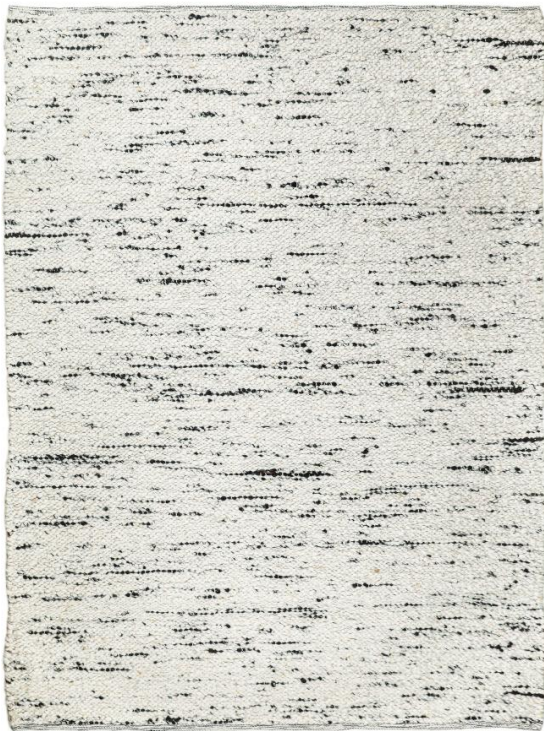

CLOAK

Tendre off-white

Technical Specifications

Product Name + Color:	Tendre off-white
Product ID:	22612
Material:	100% Undyed Wool
Construction:	Hand woven
Surface:	Loop pile
Height:	1.2
Max Width:	500 cm
Max Length:	900 cm
Max Diameter:	400 cm
Edge Finish:	None
Backing:	No backing (a rug pad is recommended)
Size Variation:	+/- 5%
Color Accuracy:	Slight color deviations may occur
Application:	area rug
Country of Origin:	India

Performance

Traffic: Suitable for residential use only. Do not use with caster chairs. Movable furniture can cause damage.

Flammability: This textile meets all appropriate flammability requirements for floors.