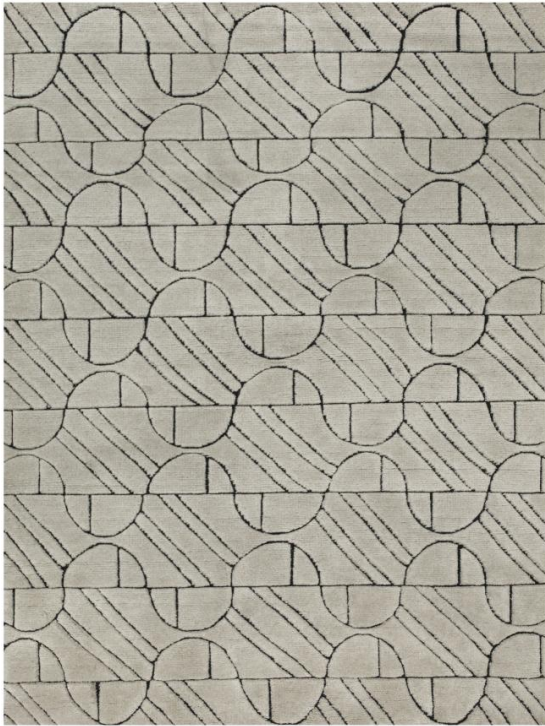

CLOAK

Sault beige

Technical Specifications

Product Name + Color:	Sault beige
Product ID:	65571
Material:	100% New Zealand Wool
Construction:	Persian hand knotted
Surface:	Cut pile
Max Width:	500 cm
Max Length:	900 cm
Max Diameter:	400 cm
Edge Finish:	None
Backing:	No backing (a rug pad is recommended)
Size Variation:	+/- 5%
Color Accuracy:	This product is hand-dyed. Color deviations may occur
Application:	area rug
Country of Origin:	India

Performance

Traffic: Suitable for most applications with the exception of high traffic zones, stairs, corridors or for use with caster chairs.

Flammability: This textile meets all appropriate flammability requirements for floors.