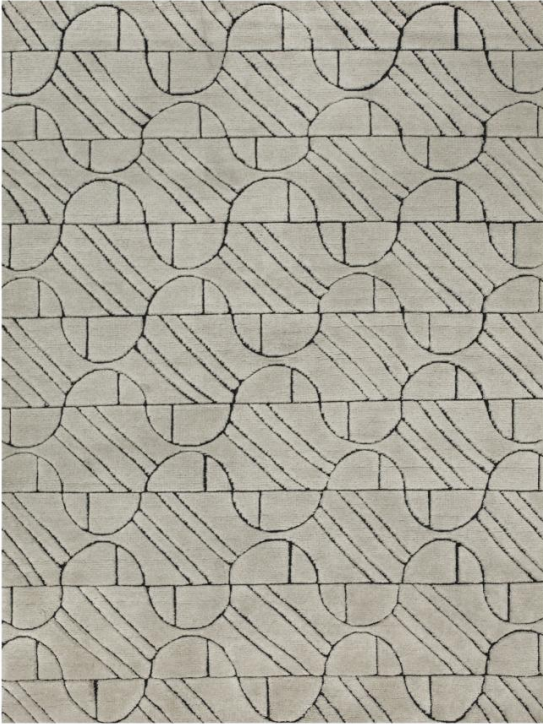

# CLOAK

## Sault beige

### Technical Specifications

Product Name + Color:	Sault beige
Product ID:	65571
Material:	100% New Zealand Wool
Construction:	Persian hand knotted
Surface:	Cut pile
Max Width:	500 cm
Max Length:	900 cm
Max Diameter:	400 cm
Edge Finish:	None
Backing:	No backing (a rug pad is recommended)
Size Variation:	+/- 5%
Color Accuracy:	This product is hand dyed. Color deviations can occur
Application:	area rug
Country of Origin:	India

### Performance

Traffic: Suitable for most applications with the exception of high traffic zones, stairs, corridors or for use with caster chairs.

Flammability: This textile meets all appropriate flammability requirements for floors.