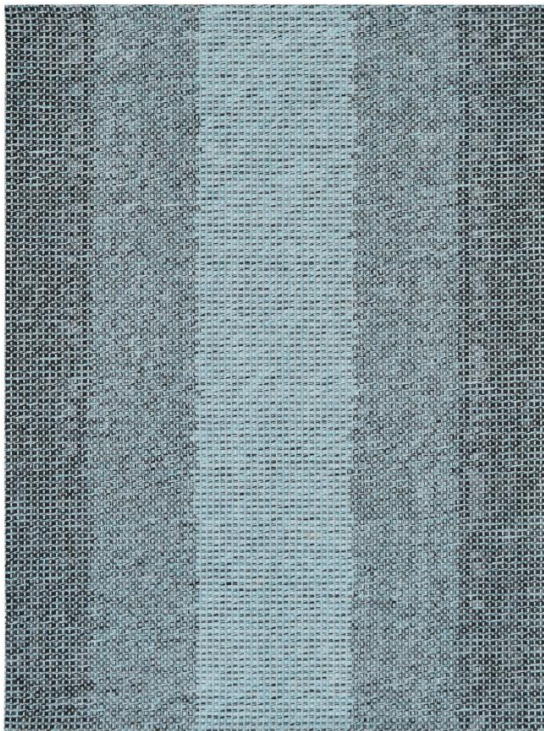

# CLOAK

## Mercury charcoal-mint

### Technical Specifications

Product Name + Color:	Mercury charcoal-mint
Product ID:	89812
Material:	100% Recycled PET (Polypropylen)
Construction:	Hand woven
Surface:	Loop pile
Height:	1.5
Max Width:	400 cm
Max Length:	900 cm
Max Diameter:	400 cm
Edge Finish:	None
Backing:	Cotton backing
Size Variation:	+/- 5%
Color Accuracy:	Product is made from recycled materials. Color deviations may occur
Application:	area rug
Country of Origin:	India