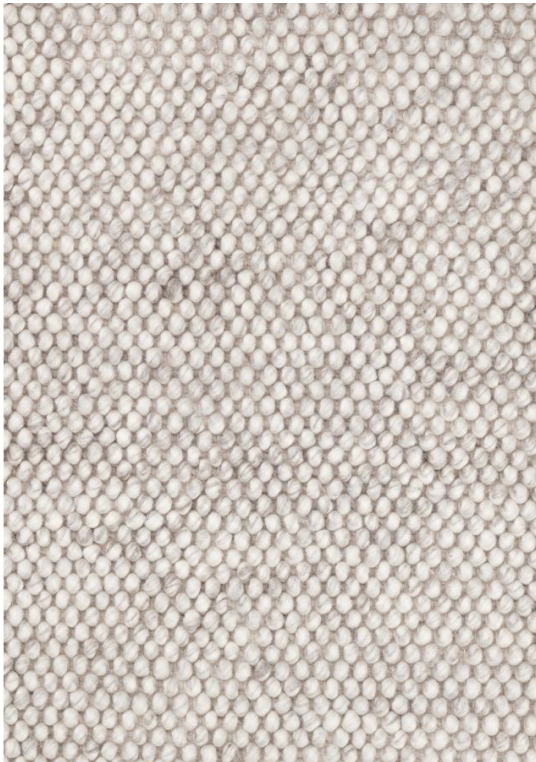

CLOAK

Swell light-grey

Technical Specifications

Product Name + Color:	Swell light-grey
Product ID:	32331
Material:	100% New Zealand Wool
Construction:	Hand woven
Surface:	Loop pile
Height:	3
Max Width:	500 cm
Max Length:	1200 cm
Max Diameter:	450 cm
Edge Finish:	None
Backing:	Cotton backing
Size Variation:	+/- 5%
Color Accuracy:	This product is hand-dyed. Color deviations may occur
Application:	area rug, wall covering
Country of Origin:	India

Performance

Traffic: Suitable for most applications with the exception of high traffic zones, stairs, corridors or for use with caster chairs.

Flammability: This textile meets all appropriate flammability requirements for floors.