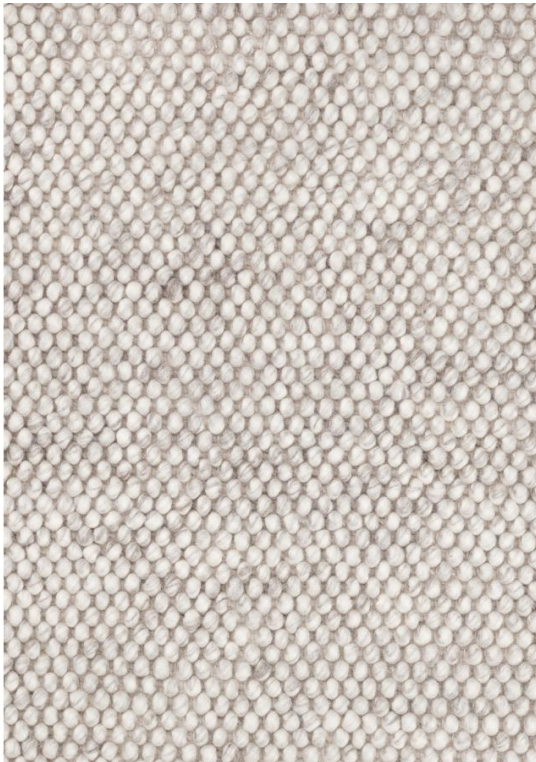

CLOAK

Swell light-grey

Technical Specifications

Product Name + Color:	Swell light-grey
Product ID:	32331
Material:	100% New Zealand Wool
Construction:	Hand woven
Surface:	Loop pile
Height:	3
Max Width:	500 cm
Max Length:	1200 cm
Max Diameter:	450 cm
Edge Finish:	None
Backing:	Cotton backing
Size Variation:	+/- 5%
Color Accuracy:	This product is hand dyed. Color deviations can occur
Application:	area rug, wall covering
Country of Origin:	India

Performance

Traffic: Suitable for most applications with the exception of high traffic zones, stairs, corridors or for use with caster chairs.

Flammability: This textile meets all appropriate flammability requirements for floors.