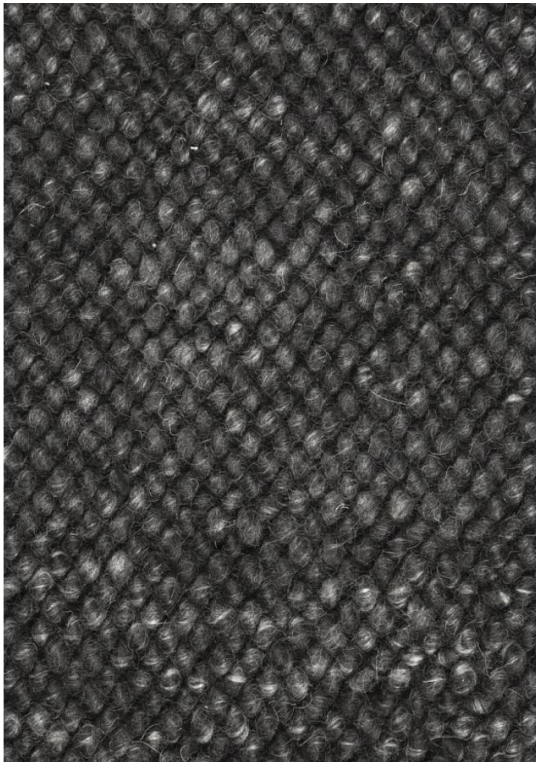

# CLOAK

## Swell charcoal

### Technical Specifications

Product Name + Color:	Swell charcoal
Product ID:	32334
Material:	100% New Zealand Wool
Construction:	Hand woven
Surface:	Loop pile
Height:	3
Max Width:	500 cm
Max Length:	1200 cm
Max Diameter:	450 cm
Edge Finish:	None
Backing:	Cotton backing
Size Variation:	+/- 5%
Color Accuracy:	This product is hand dyed. Color deviations can occur
Application:	area rug, wall covering
Country of Origin:	India