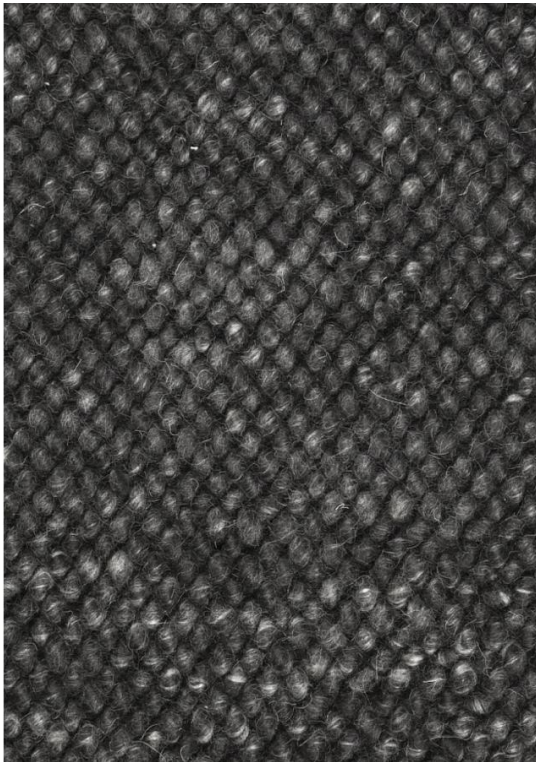

# CLOAK

## Swell charcoal

### Technical Specifications

Product Name + Color:	Swell charcoal
Product ID:	32334
Material:	100% New Zealand Wool
Construction:	Hand woven
Surface:	Loop pile
Height:	3
Max Width:	500 cm
Max Length:	1200 cm
Max Diameter:	450 cm
Edge Finish:	None
Backing:	Cotton backing
Size Variation:	+/- 5%
Color Accuracy:	This product is hand-dyed. Color deviations may occur
Application:	area rug, wall covering
Country of Origin:	India