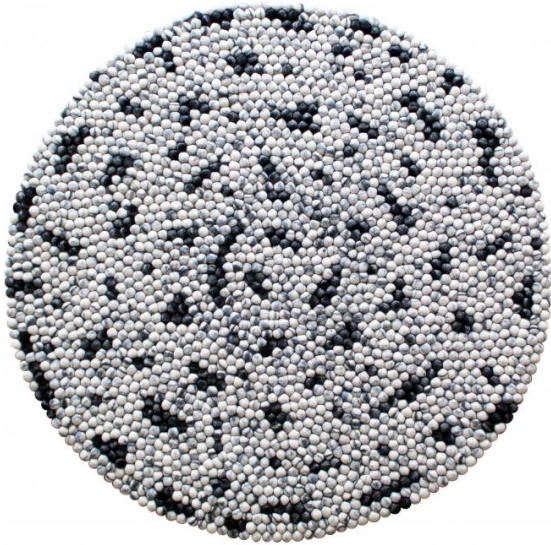

CLOAK

Tati marble

Technical Specifications

Product Name + Color:	Tati marble
Product ID:	19183
Material:	100% Pure New Wool
Construction:	Hand felted
Surface:	Loop pile
Height:	2.2
Weight:	4810
Max Width:	500 cm
Max Length:	900 cm
Max Diameter:	500 cm
Edge Finish:	None
Backing:	No backing (a rug pad is recommended)
Size Variation:	+/- 5%
Color Accuracy:	This product is hand dyed. Color deviations can occur
Application:	area rug, wall covering
Country of Origin:	India

Performance

Traffic: Suitable for residential and low traffic areas only. Do not use with caster chairs. Movable furniture can cause damage.

Flammability: This textile meets all appropriate flammability requirements for floors.