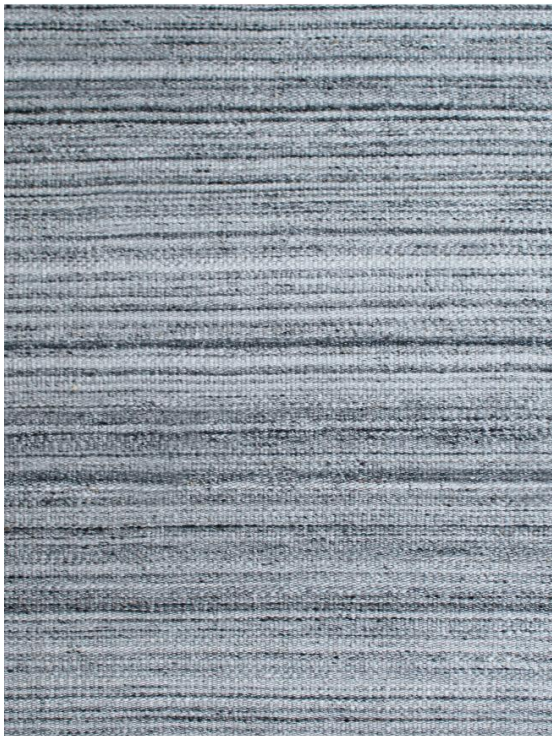

CLOAK

Robyn grey

Technical Specifications

Product Name + Color:	Robyn grey
Product ID:	31327
Material:	100% Recycled PET (Polypropylen)
Construction:	Hand woven
Surface:	Loop pile
Height:	0.9
Max Width:	480 cm
Max Length:	1200 cm
Max Diameter:	305 cm
Edge Finish:	None
Backing:	None
Size Variation:	+/- 5%
Color Accuracy:	Product is made from recycled materials. Color deviations may occur
Application:	area rug, outdoor
Country of Origin:	India

Performance

Traffic: Suitable for most applications with the exception of stairs, corridors or for use with caster chairs.

Flammability: to be confirmed

Environmental Compliance

No illegal substances such as carcinogenic colourants are used in this product.