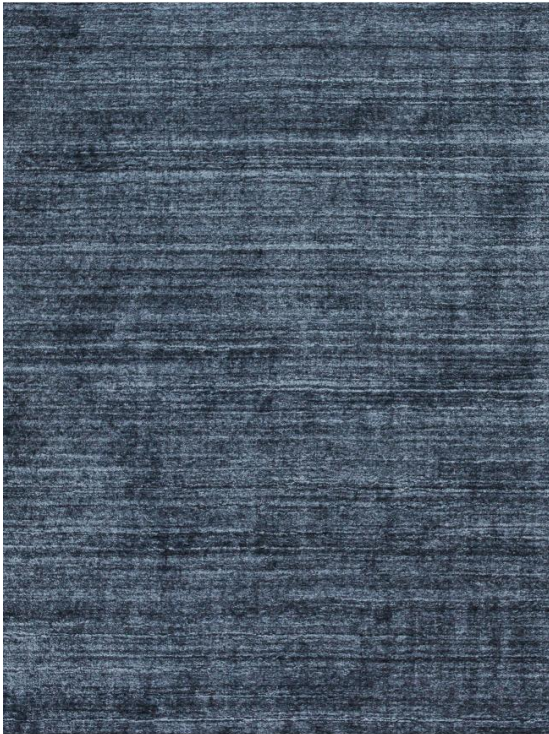

CLOAK

Strie silver

Technical Specifications

Product Name + Color:	Strie silver
Product ID:	58879
Material:	60% Bamboo, 40% Wool
Construction:	Handloom knotted
Surface:	Cut pile
Height:	1.5
Weight:	4000
Max Width:	500 cm
Max Length:	1550 cm
Max Diameter:	460 cm
Edge Finish:	None
Backing:	Cotton backing
Size Variation:	+/- 5%
Color Accuracy:	This product is hand-dyed. Color deviations may occur
Application:	area rug, wall to wall carpet
Country of Origin:	India

Performance

Traffic: Suitable for most applications with the exception of high traffic zones, stairs, corridors or for use with caster chairs.

Flammability: This textile meets all appropriate flammability requirements for floors.