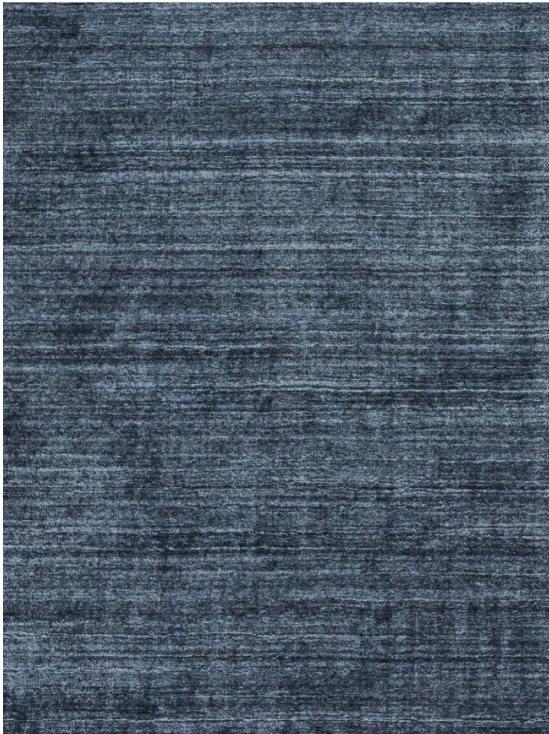

CLOAK

Strie silver

Technical Specifications

Product Name + Color:	Strie silver
Product ID:	58879
Material:	60% Bamboo, 40% Wool
Construction:	Handloom knotted
Surface:	Cut pile
Height:	1.5
Weight:	4000
Max Width:	460 cm
Max Length:	1550 cm
Max Diameter:	460 cm
Edge Finish:	None
Backing:	Cotton backing
Size Variation:	+/- 5%
Color Accuracy:	This product is hand dyed. Color deviations can occur
Application:	area rug, wall to wall carpet
Country of Origin:	India

Performance

Traffic: Suitable for most applications with the exception of high traffic zones, stairs, corridors or for use with caster chairs.

Flammability: This textile meets all appropriate flammability requirements for floors.