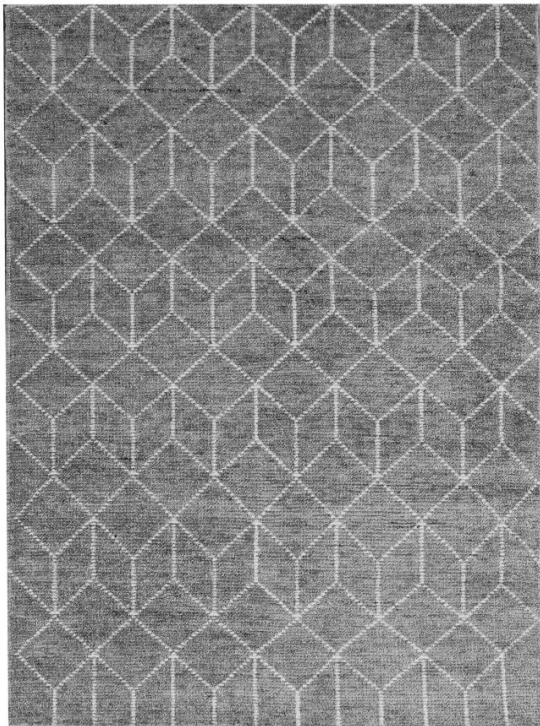

# CLOAK

## Kyoto grey

### Technical Specifications

Product Name + Color:	Kyoto grey
Product ID:	45993
Material:	100% Bamboo Silk
Construction:	Hand knotted
Surface:	Cut pile
Max Width:	400 cm
Max Length:	1200 cm
Edge Finish:	None
Size Variation:	+/- 5%
Color Accuracy:	This product is hand dyed. Color deviations can occur
Application:	area rug
Country of Origin:	India