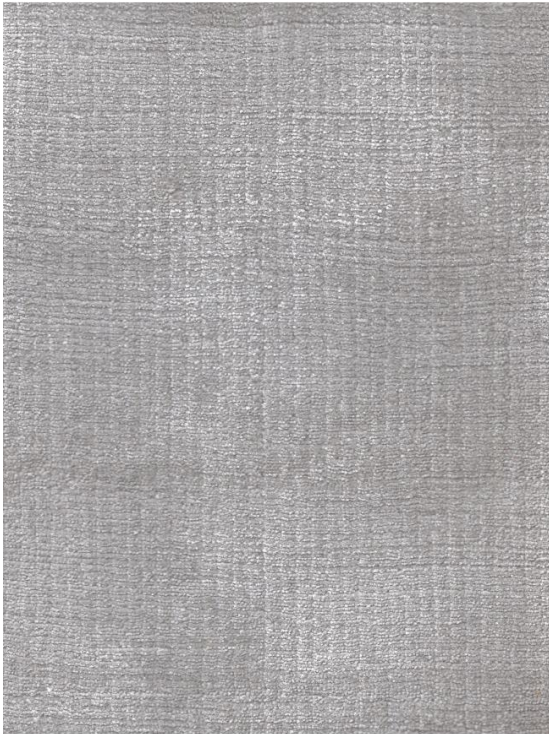

CLOAK

Glam sea foam

Technical Specifications

Product Name + Color:	Glam sea foam
Product ID:	85423
Material:	100% Bamboo Silk
Construction:	Handloom knotted
Surface:	Cut pile
Height:	1
Weight:	4000
Max Width:	600 cm
Max Length:	1500 cm
Max Diameter:	400 cm
Edge Finish:	None
Backing:	Cotton backing
Size Variation:	+/- 5%
Color Accuracy:	This product is hand dyed. Color deviations can occur
Application:	area rug, wall to wall carpet
Country of Origin:	India