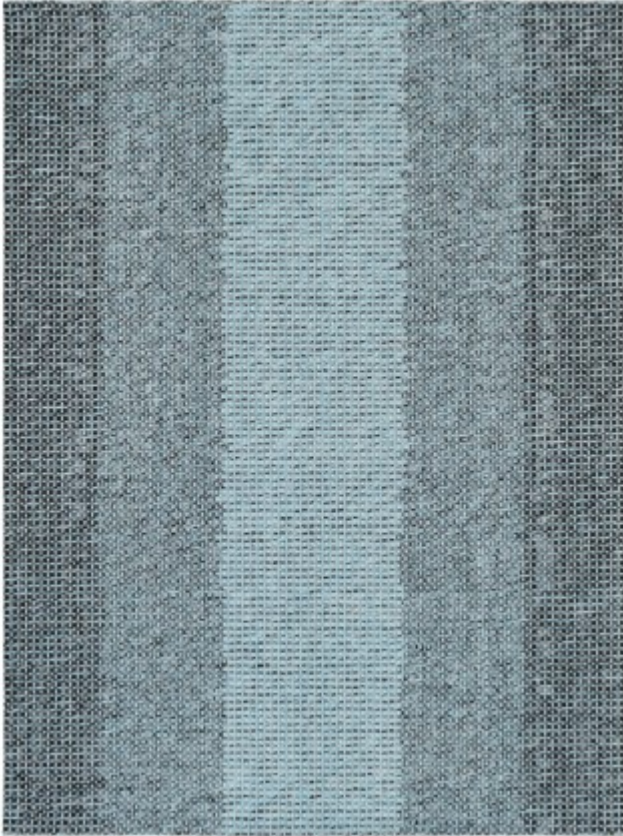

# CLOAK

## Mercury charcoal-mint

### Technical Specifications

Product ID: 89812

Material: 100% Recycled PET (Polypropylen)

Construction: Hand woven

Surface: Loop pile

Height: 1.5 cm

Max Width: 400 cm

Max Length: 900 cm

Max Diameter: 400 cm

Edge Finish: None

Backing: Cotton backing

Size Variation: +/- 5%

Application: area rug

Country of Origin: India