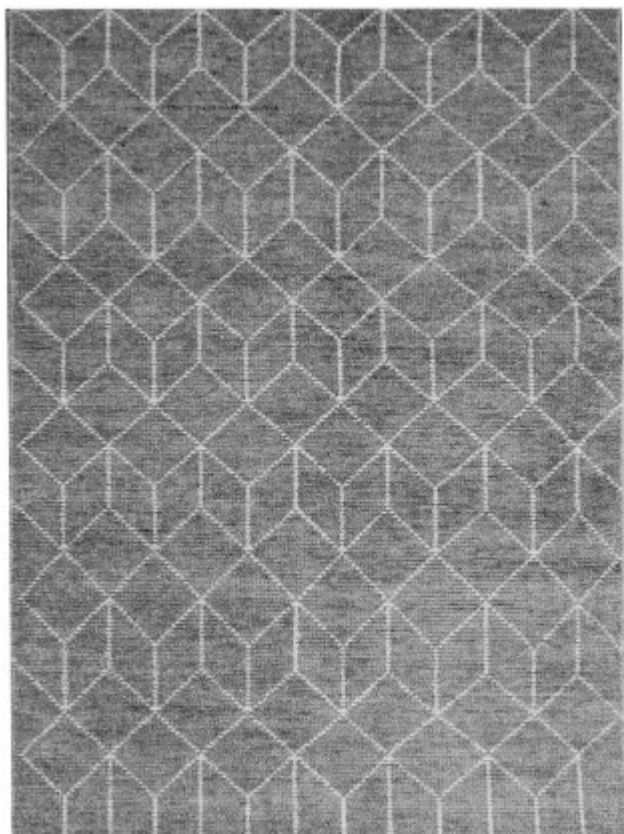

# CLOAK

## Kyoto grey

### Technical Specifications

Product ID: 45993

Material: 100% Bamboo Silk

Construction: Hand Knotted

Surface: Cut pile

Max Width: 400 cm

Max Length: 1200 cm

Edge Finish: None