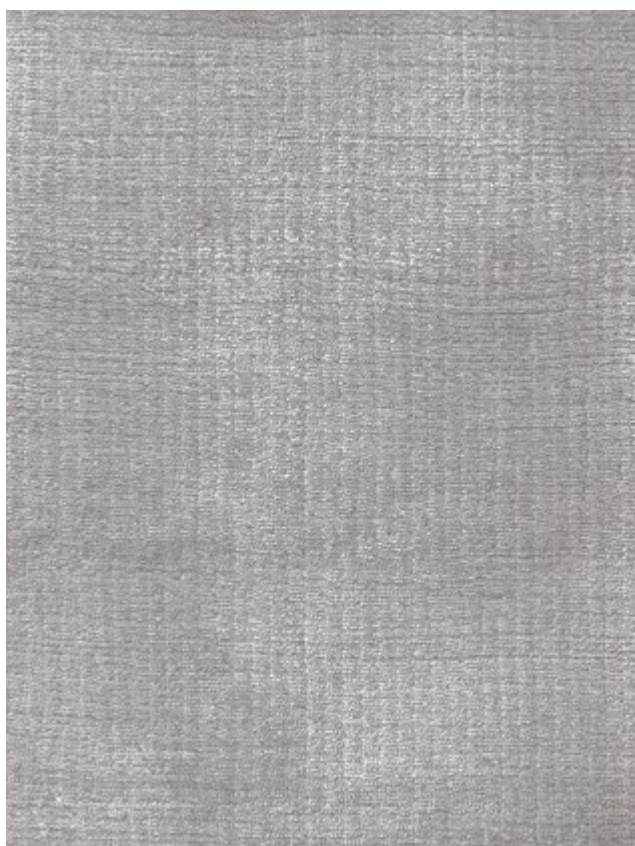

# CLOAK

## Glam sea foam

Max Width: 400 cm

Max Length: 2000 cm

Max Diameter: 400 cm

Edge Finish: Borderless, Linen border, Leather border

Backing: Cotton backing

Size Variation: +/- 5%

Application: area rug, wall to wall carpet

Photography: Ezio Prandini